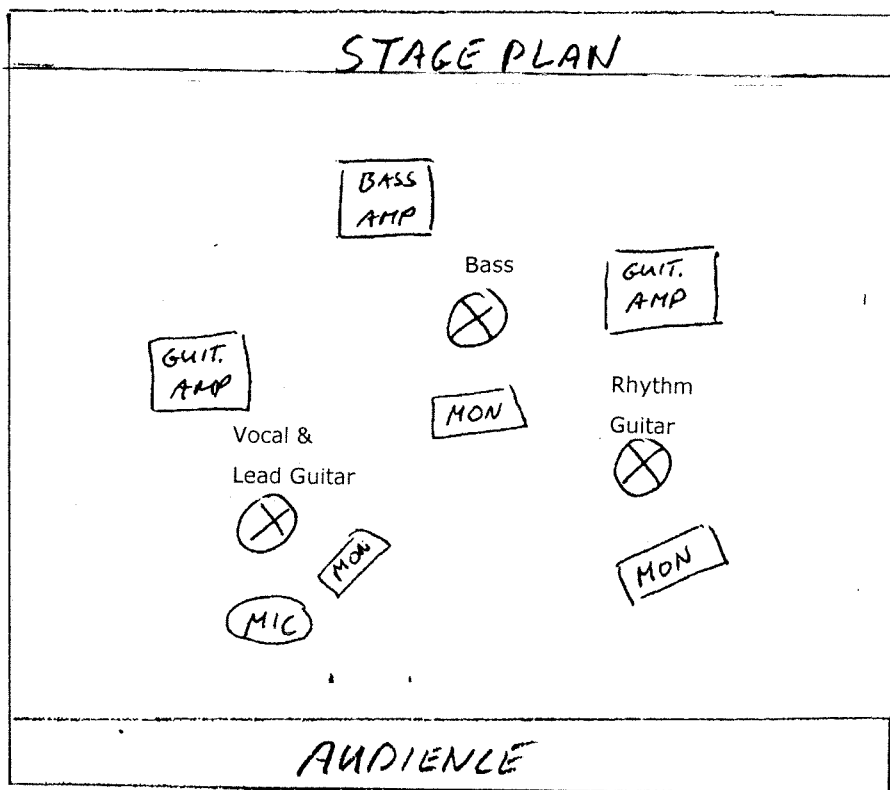

JENS FUGLSANG & RÊVE BOHÈME - TECHNICAL RIDER "trio setup"

SET-UP

1) Vocal & Lead-Guitar:

- 1 mic for vocal - SM58
- 1 guitar amp AER - COMPACT 60
- Line-drive for clip on microphone - DPA 4099G

2) Rhythm-Guitar

- 1 guitar amp AER - COMPACT 60
- Line-drive for clip on microphone - DPA 4099G

3) Bass:

- 1 bass amp -GALLIEN KRUEGER MB150E-112
- Line-drive for clip on microphone DPA 4099B

4) Monitors & chairs

- 3 monitors with individual sends. 2 chairs for guitarplayers.